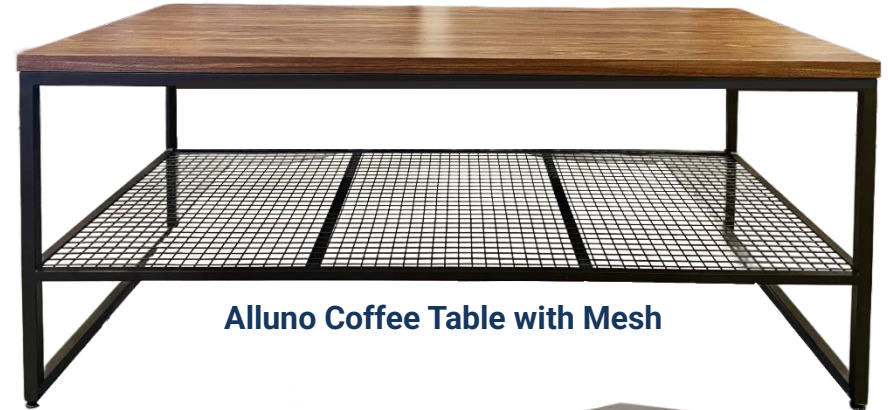

3307 6 Avenue N
Lethbridge, Alberta
T1H 5C1

phone: 403.328.3800
fax: 403.328.4800
email: info@ducanindustries.com

Alluno Tables (with optional Mesh Shelf)

Standard Features:

Heavy Duty 16 Gauge Steel Frame
1" HPL Top with self edge
Black Adjustable Glides

Product Dimensions:

Coffee/Study Table – 60" x 30" x 25"H
Coffee Table – 16" x 30" x 18"H
End Table – 26" x 26" x 25"H
Side Table - 26" x 26" x 18"H
Side Table - 20"L x 18"W x 20"H

Options:

Laminate Top Colours
Powder Coating Colours –
(minimums/upcharge may apply for
non-standard options)

Alluno Coffee Table with Mesh

Alluno Side Table with Mesh

Alluno Side Table No Mesh

Radius Corner Tops w/2mm PVC Edge

Matte Finish Options for Chair Legs

Black
Sandtex

Charcoal
Grey

Americano
Brown