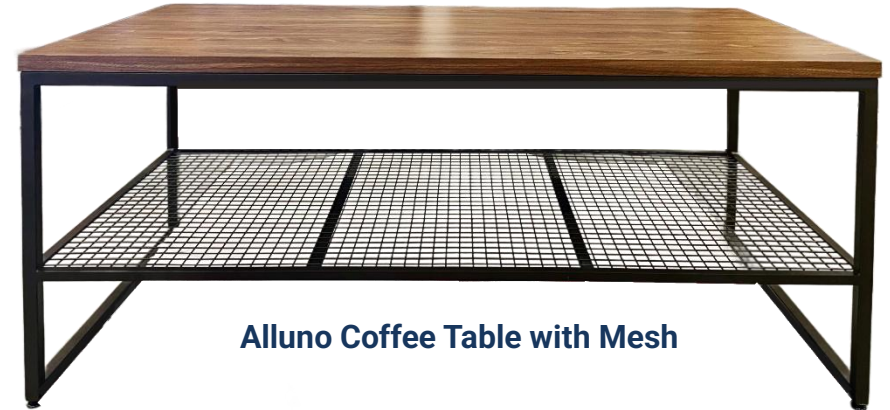

3307 6 Avenue N
Lethbridge, Alberta
T1H 5C1

phone: 403.328.3800
fax: 403.328.4800
email: info@ducanindustries.com

Alluno Tables (with optional Mesh Shelf)

Standard Features:

- Heavy Duty 16 Gauge Steel Frame
- 1" HPL Top with self edge
- Black Adjustable Glides

Product Dimensions:

- Coffee/Study Table – 60" x 30" x 25"H
- Coffee Table – 16" x 30" x 18"H
- End Table – 26" x 26" x 25"H
- Side Table - 26" x 26" x 18"H
- Side Table - 20"L x 18"W x 20"H

Options:

- Laminate Top Colours
- Powder Coating Colours –
(minimums/upcharge may apply for non-standard options)

Alluno Side Table with Mesh

Alluno Coffee Table with Mesh

Alluno Side Table No Mesh

Radius Corner Tops With 2mm PVC Edge

Standard Powdercoat Finish Options

Black Sandtex

Charcoal Grey

Americano Brown