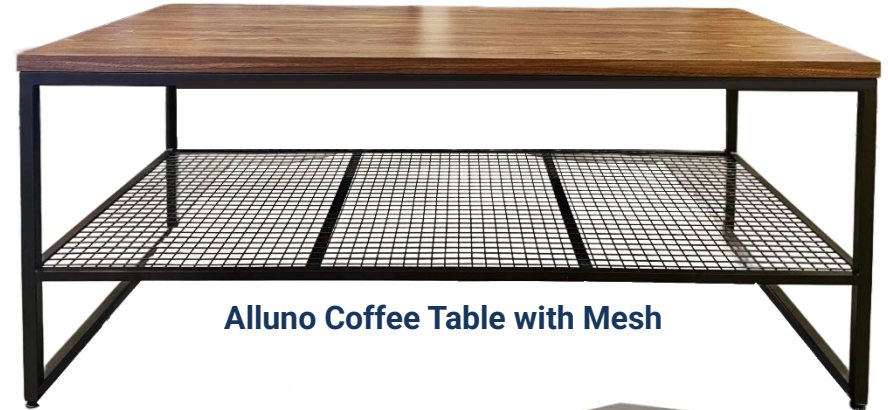

3307 6 Avenue N
Lethbridge, Alberta
T1H 5C1

phone: 403.328.3800
fax: 403.328.4800
email: info@ducanindustries.com

Alluno Tables (with optional Mesh Shelf)

Standard Features:

Heavy Duty 16 Gauge Steel Frame
1" HPL Top with self edge
Black Adjustable Glides

Product Dimensions:

Coffee/Study Table – 60" x 30" x 25"H
Coffee Table – 16" x 30" x 18"H
End Table – 26" x 26" x 25"H
Side Table - 26" x 26" x 18"H
Side Table - 20"L x 18"W x 20"H

Options:

Laminate Top Colours
Powder Coating Colours –
(minimums/upcharge may apply for
non-standard options)

Alluno Coffee Table with Mesh

Alluno Side Table with Mesh

Alluno Side Table No Mesh

Radius Corner Tops w/2mm PVC Edge